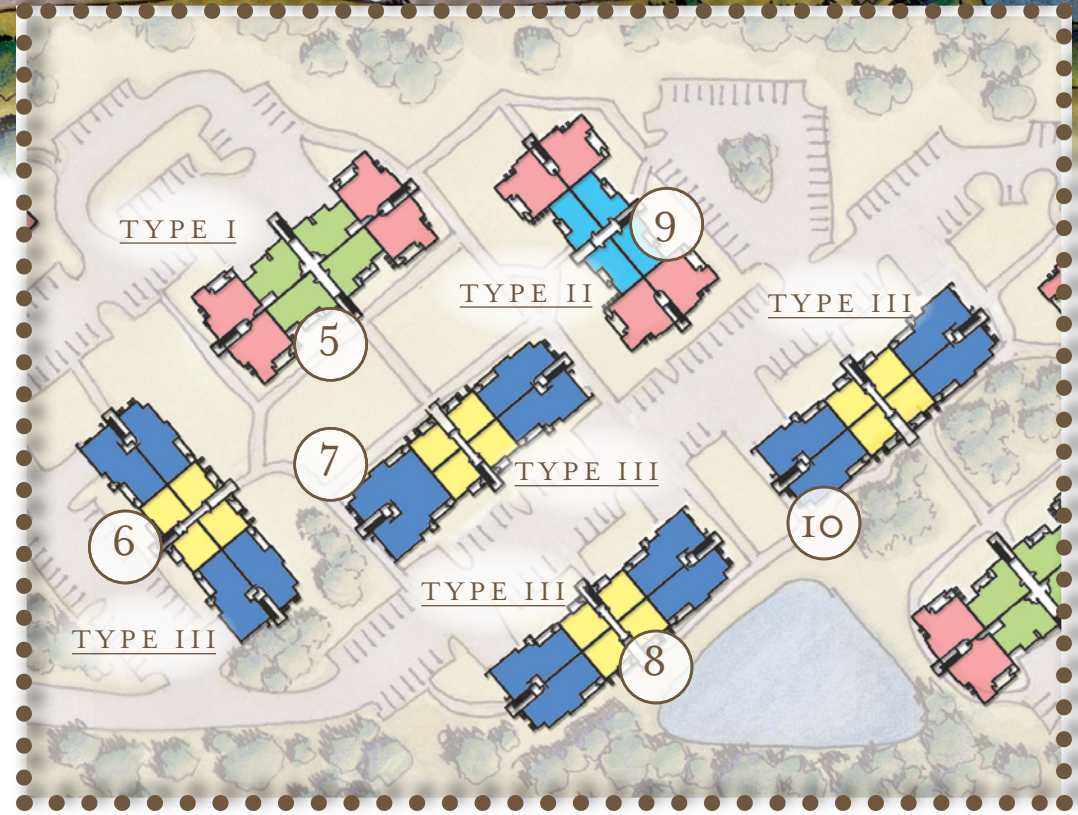

FLOOR PLANS - GROUND LEVEL

FLOOR PLANS - UPPER LEVELS

- C**olor Key
- AZALEA
 - DOGWOOD
 - MAGNOLIA
 - JASMINE
 - OLEANDER
 - CAMELLIA
 - CAMELLIA UPPER
 - GARAGE

For more information, please contact Denali Properties:
 (843) 216-1000 • www.LoveTheLegends.com

the
Legends
 AT MOUNT PLEASANT